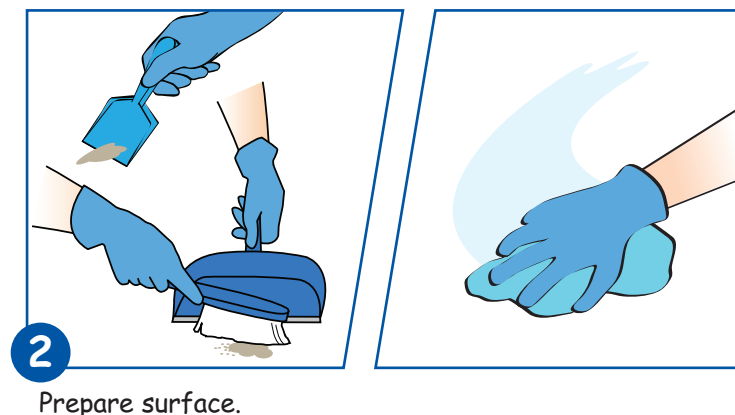

JANGRO Product Guide

Heavy Duty Cleaner Concentrated BA060-5

General Cleaning

1 Put on PPE and place safety signs.

2 Prepare surface.

3 Dilute 50ml per 5 litres of cold water.

4 Wipe with mop or cloth.

5 Once surface is dry, remove safety signs.