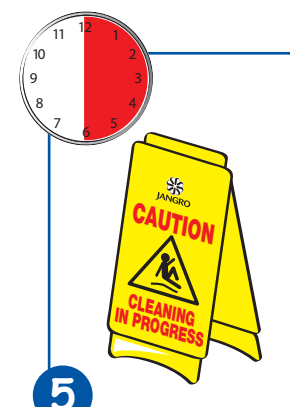

JANGRO Product Guide

Heavy Duty Cleaner Concentrated BA060-5

General Cleaning

1 Put on PPE and place safety signs.

2 Prepare surface.

3 Dilute 50ml per 5 litres of cold water.

4 Wipe with mop or cloth.

5 Once surface is dry, remove safety signs.